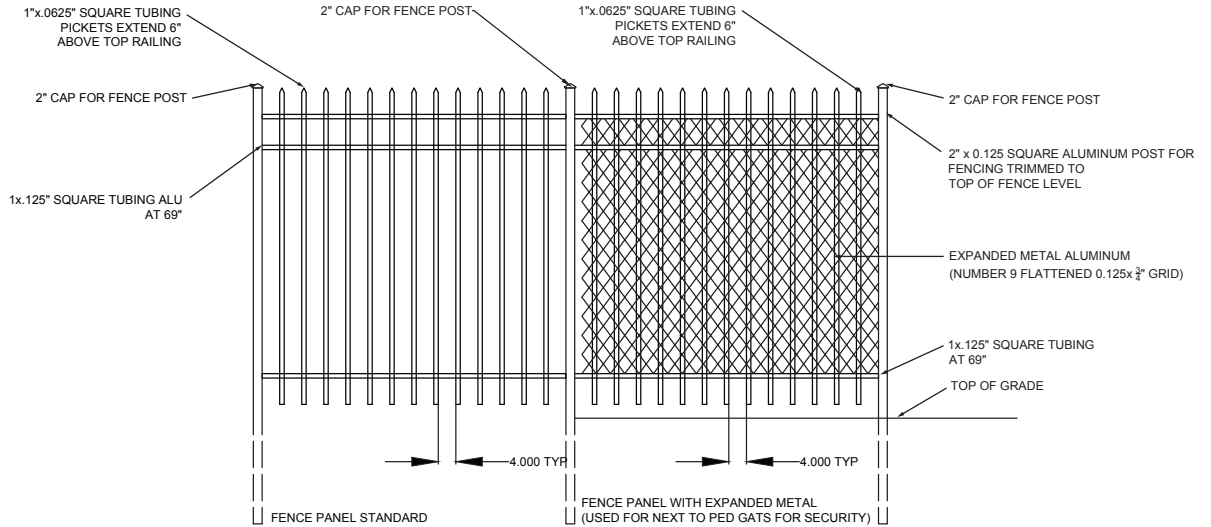

PREVENT UNAUTHORIZED ACCESS TO YOUR PROPERTY

with State-of-the-Art
Security Gates

FENCE PANELS

ACT fence panels are constructed from solid welded aluminum, without any screws or rivets. For added security, optional aluminum expanded metal can be directly welded to the pickets in areas where extra protection is needed, such as next to pedestrian or vehicular gates.

Our Fence Panels:

- Panels are 6' wide x 6' tall
- Length can easily be trimmed down to fit smaller gaps
- Plenty in stock and can be quickly shipped upon request

FENCE PANELS

BY JANUS INTERNATIONAL

Services Include: